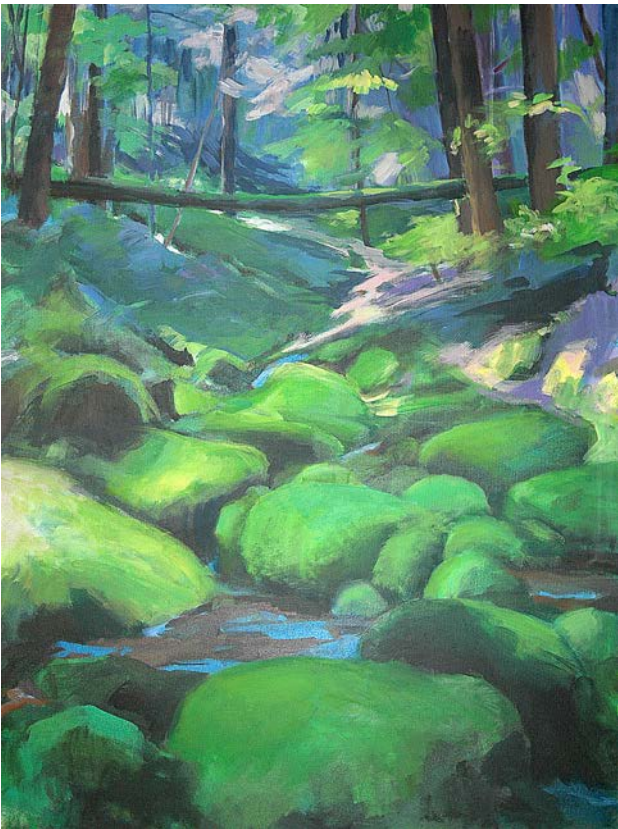

RAFFLE

Stretched Canvas Giclee Print of Galbraith Gap Commemorative Oil Painting

Talented local landscape artist, Jennifer Kane, is creating a 30" x 40" commemorative original oil painting of the 152-acre property that ClearWater acquired in Galbraith Gap.

In a new twist from past years, the **original** will be sold to benefit ClearWater Conservancy. This year's **raffle** will be for a **24" x 32" Stretched Canvas Giclee Print** of the original painting. Raffle tickets will be sold for \$5 each this year, and all proceeds from both the raffle and the sale of the original painting will go to ClearWater's Operation Conservation campaign in support of future land conservation projects. This is the fifth painting in a series of works by Jennifer based on ClearWater's conserved lands.